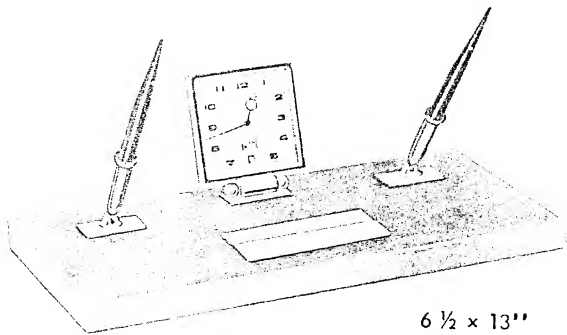

SHEAFFER'S NEW DESK SET LINE

6 1/2 x 13"

12003G
BRAZILIAN ONYX
With (2) 121SKD White Dot Pens $120.00
With 5SKD Pen, Pencil or ballpoint (any two) .. 105.00
(Includes No. 591-8 Day Perpetual Date & Day Clock)